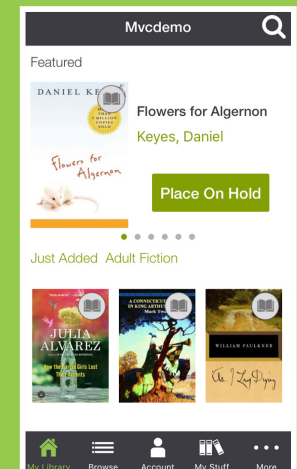

HOW to LOG IN to AXIS 360

Download the Axis 360 App from App Store or Google Play or Open your library's Axis 360 URL in a browser (skip steps 1-4)

1.

Tap the **Axis 360** icon.

2.

Tap **Skip** to skip the tutorial.

3.

Enter your **school or library name** then tap on the **Search** button.

4.

Tap on your **school or library name**.

5.

Enter your **Library ID**** and **PIN(Password)** and then click **Login**.

6.

You can now search for and checkout a book.

Download on the App Store

GET IT ON Google Play