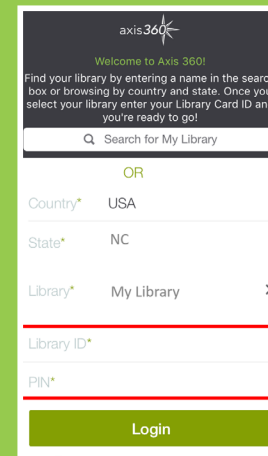

HOW to LOG IN to AXIS 360

Download the Axis 360 App from App Store or Google Play or Open your library's Axis 360 URL in a browser (skip steps 1-4)

1.

Tap the **Axis 360** icon.

2.

Tap **Skip** to skip the tutorial.

3.

Enter your **school or library name** then tap on the **Search** button.

4.

Tap on your **school or library name**.

5.

Enter your **Library ID**** and **PIN(Password)** and then click **Login**.

6.

You can now search for and checkout a book.

Download on the App Store

GET IT ON Google Play