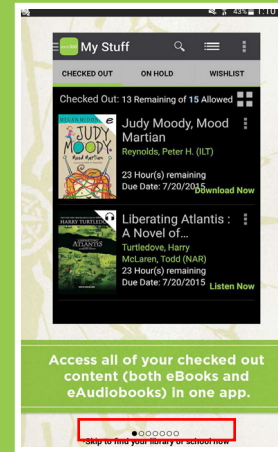

HOW to LOG IN to AXIS 360

Download the Axis 360 App from App Store or Google Play or Open your library's Axis 360 URL in a browser (skip steps 1-4)

1.

Tap the **Axis 360** icon.

2.

Tap **Skip** to skip the tutorial.

3.

Enter your **school or library name** then tap on the **Search** button.

4.

Tap on your **school or library name**.

5.

Enter your **Library ID**** and **PIN(Password)** and then click **Login**.

6.

You can now search for and checkout a book.