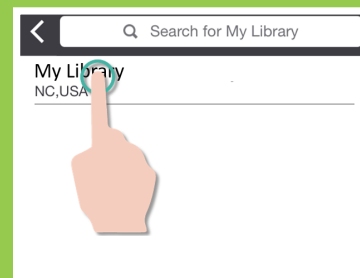

HOW to LOG IN to AXIS 360

Download the Axis 360 App from App Store or Google Play or Open your library's Axis 360 URL in a browser (skip steps 1-4)

1.

Tap the **Axis 360** icon.

2.

Tap **Skip** to skip the tutorial.

3.

Enter your **school or library name** then tap on the **Search** button.

4.

Tap on your **school or library name**.

5.

Enter your **Library ID**** and **PIN(Password)** and then click **Login**.

6.

You can now search for and checkout a book.