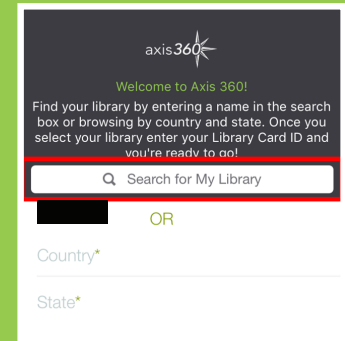

Enter your **school or library name** then tap on the **Search** button.

4.